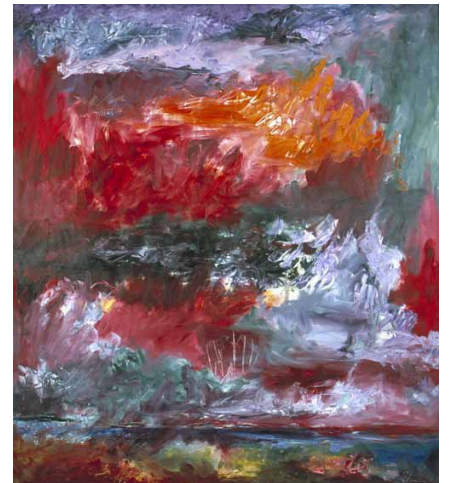

New Acquisitions at the Scottish National Gallery of Modern Art, Edinburgh, Scotland. October 12, 2013 to May 14, 2014.

The exhibition includes two watercolors by Jon Schueler (bequeathed by the late
Professor Henry Walton), and one oil purchased by the SNGMA
Sky Remembered, 1968, 22 1/2 x 30 inches, watercolor on paper (w/c 68-2)

The Ringling Museum of Art, Sarasota, FL has accepted the generous gift from Elise Piquet, CT
of the Jon Schueler oil:

Winter Sunday, 1958, 80 x 71 inches (o/c 58-5)